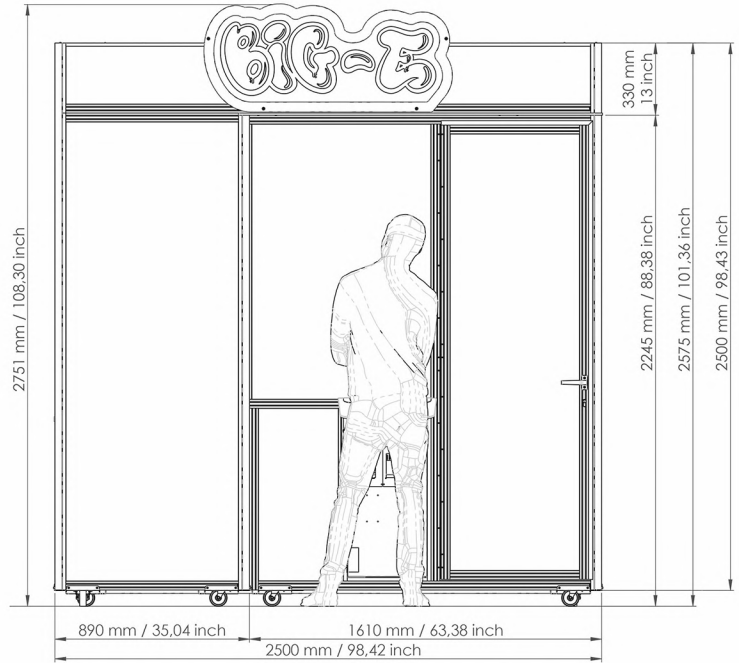

BIG-E

BIG-E

CRANE

Weight

755 kg / 1664 lbs

Voltage

230V / 115V (50/60 Hz)

Power

345W (typ)/ 635W (max)

PACKED DIMENSIONS

Total weight

965 kg / 2127 lbs

Dimensions

Length: 2,65 m / 104.33"

Width: 1,15 m / 45.27"

Height: 2,25 m / 88.58"