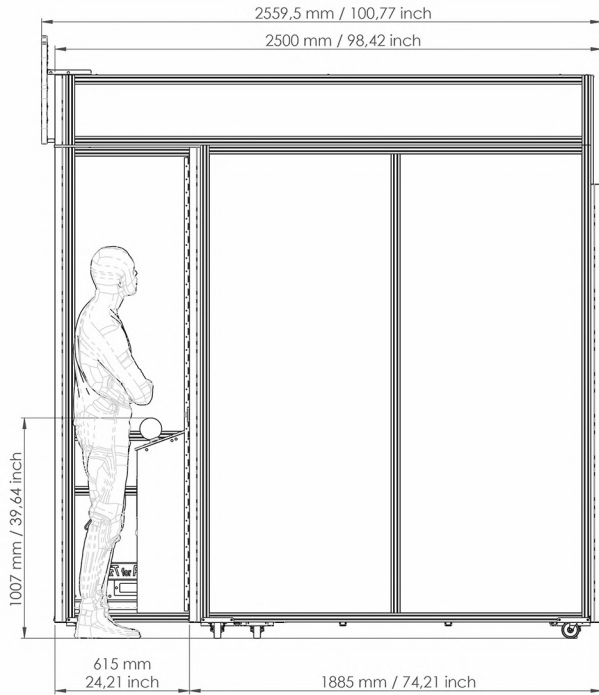

BIG-E

BIG-E

CRANE

Weight

755 kg / 1664 lbs

Voltage

230V / 115V (50/60 Hz)

Power

345W (typ)/ 635W (max)

PACKED DIMENSIONS

Total weight

965 kg / 2127 lbs

Dimensions

Length: 2,65 m / 104.33"

Width: 1,15 m / 45.27"

Height: 2,25 m / 88.58"